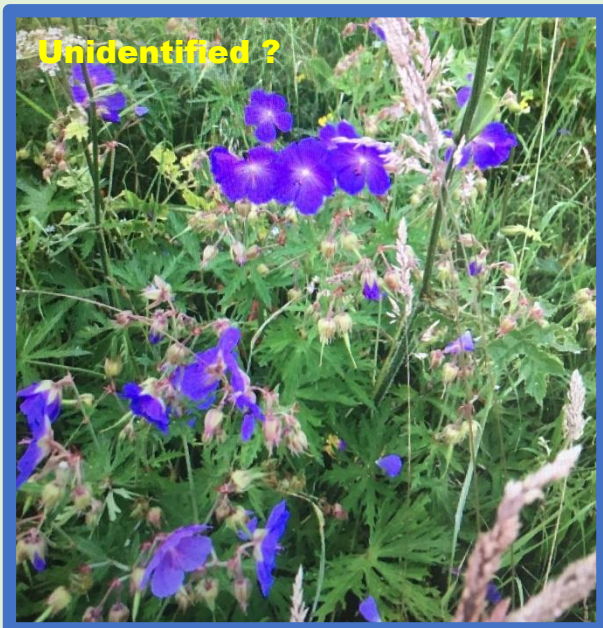

**Greensand Trust Western Volunteers Supplement**  
**Sandhouse Lane Nature Reserve Flowers**

**Photographs by Mike and Christine Sumpter**

**Bee Orchid**

**Common Spotted Orchid**

**Pyramidal Orchid and Hover Fly**

**Meadow Cranesbill**

**Flowers seen - but not photographed**

**Buttercup, Cowslip, Dandelion, Dog Rose, Forget-me-not, Nettle, Ragwort, Thistle, Wood Anemone**

**The author – How It Was Done!**