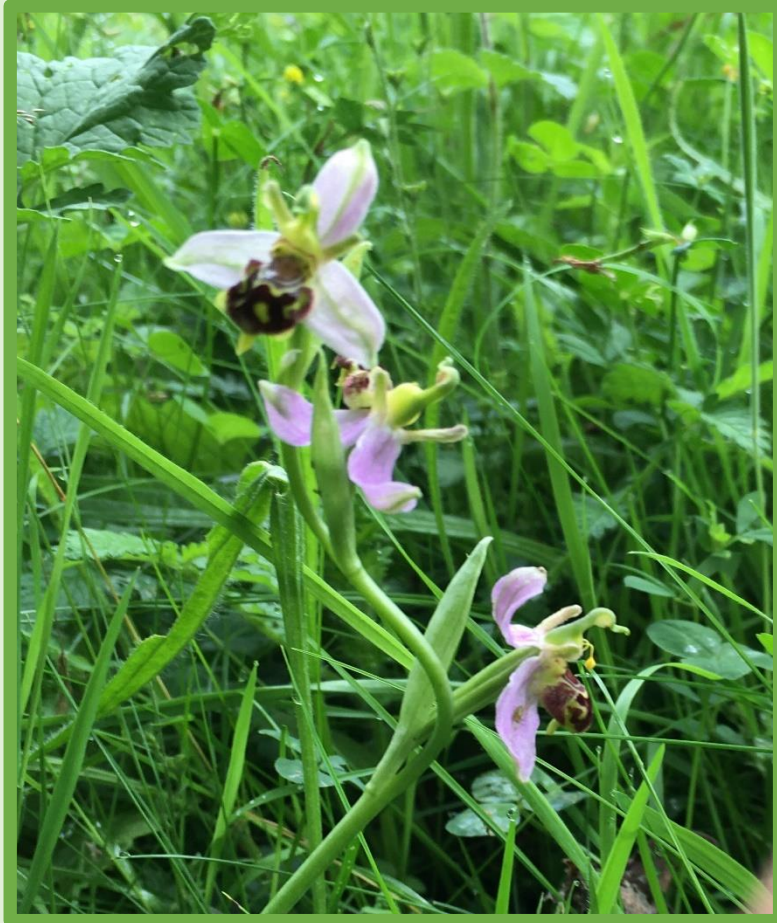

**Greensand Trust Western Volunteers Supplement**  
**Sandhouse Lane Nature Reserve Flowers**

**Photographs by Mike and Christine Sumpter**

**Bee Orchid**

**Common Spotted Orchid**

**Pyramidal Orchid and Hover Fly**

**Close-Ups**

**Common Self-Heal (*Prunella Vulgaris*)**

**Common Centaury (soft focus!)**

**Common Centaury**

**Scarlet Pimpernel**

**Musk Mallow**

**Musk Mallow**

**Bindweed**

**Meadow Cranesbill**

**Flowers seen - but not photographed**

**Buttercup, Cowslip, Dandelion, Dog Rose, Forget-me-not, Nettle, Ragwort, Thistle, Wood Anemone**

**The author – How It Was Done!**